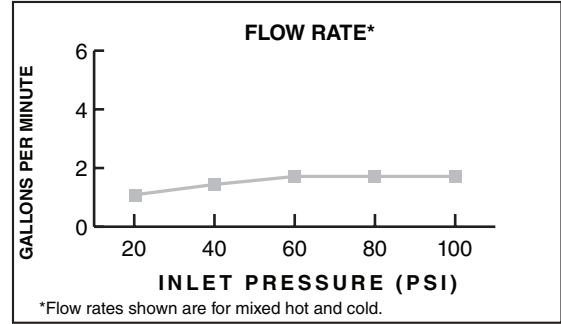

MODEL NUMBER:

□ 1660.515 Water-Saving Showerhead

**GENERAL DESCRIPTION:**

Single function showerhead. Full spray pattern. Brass ball joint. Easy clean spray nozzles. 1.8 gpm / 6.8L/min. maximum flow rate.

**PRODUCT FEATURES:**

**Water-Saving:** Save 30% in water usage.

**Single Function:** Showerhead provides drenching spray for full coverage of the user.

**Easy Clean Spray Nozzles:** Easily clean lime and calcium build up. Nozzles will not clog.

EPA  
WATERSENSE®  
CERTIFIED

**SUGGESTED SPECIFICATION**

Showerhead shall save 30% in water usage. Showerhead shall have 1 spray pattern and brass ball joint. Fitting shall be American Standard Model # 1660.515.\_\_\_\_\_.

**CODES AND STANDARDS**

These products meet or exceed the following codes and standards:

**ASME A112.18.1**  
**CSA B125.1**

Product Number	Description	Finishes			
		Polished Chrome	PVD Brushed Nickel	Polished Nickel	Legacy Bronze
		002	295	013	278
1660.515	Water-Saving Showerhead Only				