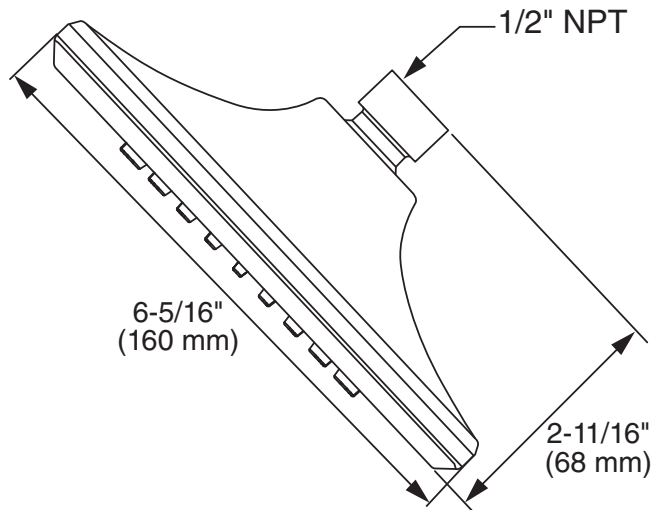

MODEL NUMBER:

□ 1660.515 Water-Saving Showerhead

**GENERAL DESCRIPTION:**

Single function showerhead. Full spray pattern. Brass ball joint. Easy clean spray nozzles. 1.8 gpm / 6.8L/min. maximum flow rate.

EPA  
WATERSENSE®  
CERTIFIED

**SUGGESTED SPECIFICATION**

Showerhead shall save 30% in water usage. Showerhead shall have 1 spray pattern and brass ball joint. Fitting shall be American Standard Model # 1660.515.\_\_\_\_\_.

**CODES AND STANDARDS**

These products meet or exceed the following codes and standards:

**ASME A112.18.1**  
**CSA B125.1**

Product Number	Description	Finishes			
		Polished Chrome	PVD Brushed Nickel	Polished Nickel	Legacy Bronze
		002	295	013	278
1660.515	Water-Saving Showerhead Only				