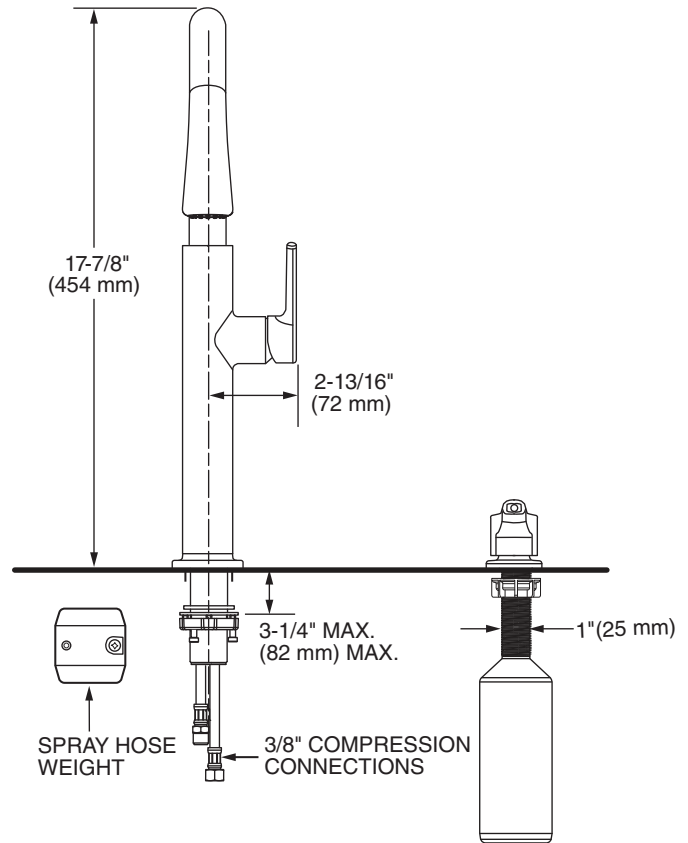

MODEL NUMBER:

□ 4803300 Pull-Down Dual Spray Kitchen Faucet
Stainless Steel, Chrome, & Matte Black Finish.

GENERAL DESCRIPTION:

Thoughtful design makes all the difference in the presence and performance of the Studio S Pull-Down Dual-Spray Kitchen Faucet from American Standard. Contemporary cylinder profile is 18-in. tall creating a focal point and allowing ample room for filling large pots with ease. The pull-down spray head is easy to grasp and change spray functions from stream to a powerful spray. Unique raised single handle lever provides drip-free performance and adds distinction to your kitchen design.

PRODUCT FEATURES:

- High 18-in. design makes it easy to fill large pots and lends a professional look
- Wipe-clean, one-piece lever handle eliminates tiny crevices where build-up hides
- Dual-function spray head with pause easily toggles from a powerful spray to a smooth stream with one hand
- Re-Trax feature ensures smooth retraction of spray head after use
- Dock-Tite magnetic docking system secures the spray head in place
- Swivel spout rotates 360° for optimal reach and range of motion in and around the sink
- Rubber spray nozzles wipe clean easily with your fingertip
- Drip-free performance with high quality ceramic disc valve
- Durable brass and metal construction
- Pre-installed braided nylon supply lines
- Limited lifetime warranty

SUGGESTED SPECIFICATION

Single control kitchen pull-down faucet shall feature a high arc metal swivel spout and metal lever handle. Shall also feature 28 mm washerless ceramic disc valve cartridge and 38" flexible supply hoses. Faucet shall include Re-Trax Retraction System and Dock-Tite Docking System. Faucet shall be American Standard Model # 4803300._____.