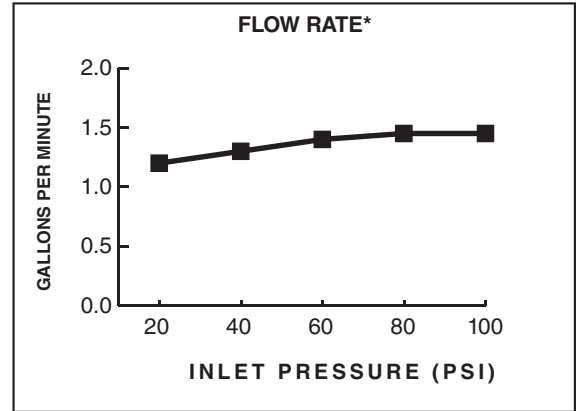

CODES AND STANDARDS

These products meet or exceed the following codes and standards:

- **ANSI A117.1**
- **ASME A112.18.1**
- **CSA B125.1**
- **NSF 61/Section 9**
- **NSF 372**